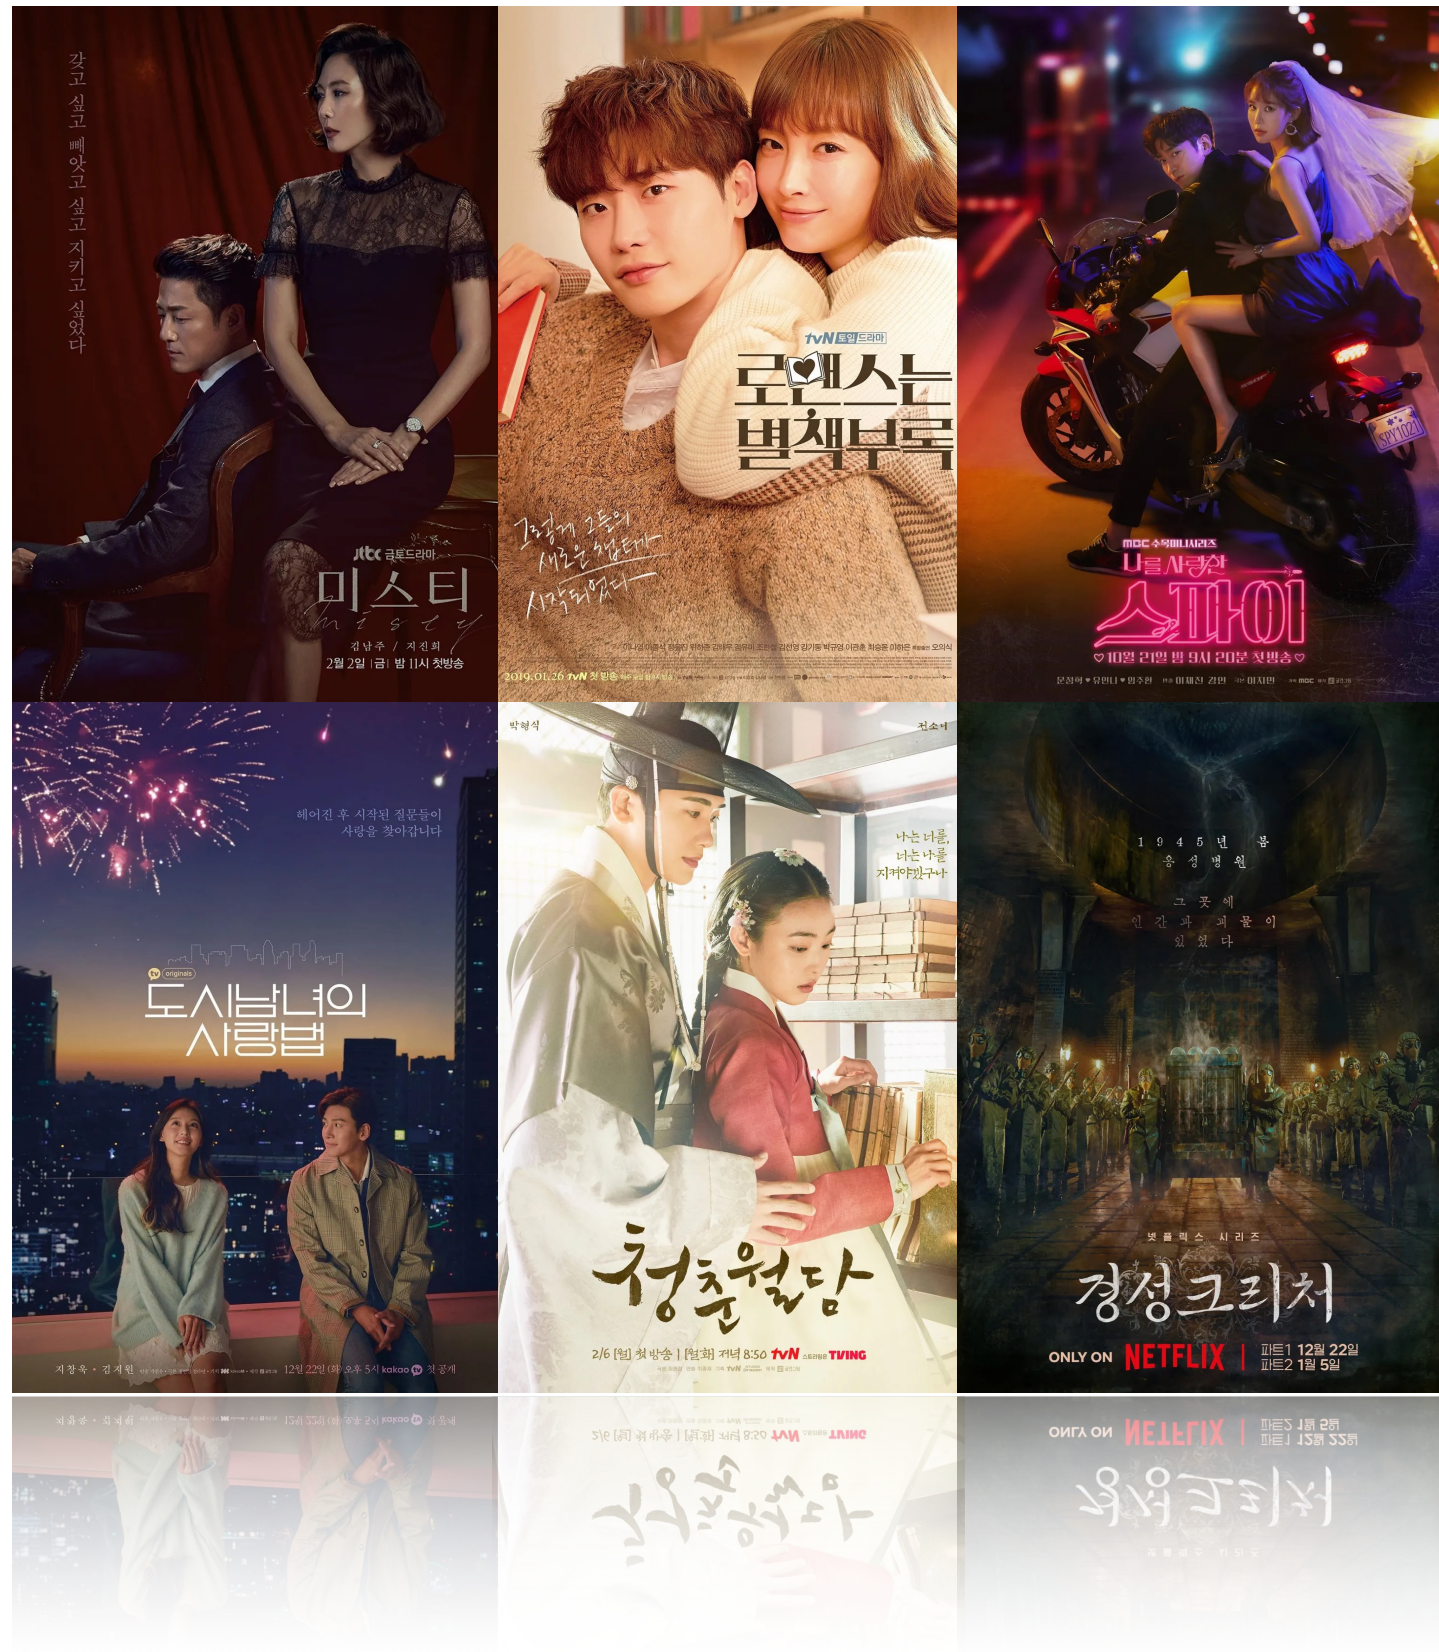

ABOUT US

NAME STORY&PICTURES MEDIA

CEO JEE-WOO HWANG

BIRTH DATE JANUARY, 2017

ADDRESS 63 YANGHWA-RO 3-GIL, MAPO-GU, SEOUL, KOREA

CONTACT +82 - 2 - 790 - 7797

EMPLOYEES 11 EMPLOYEES