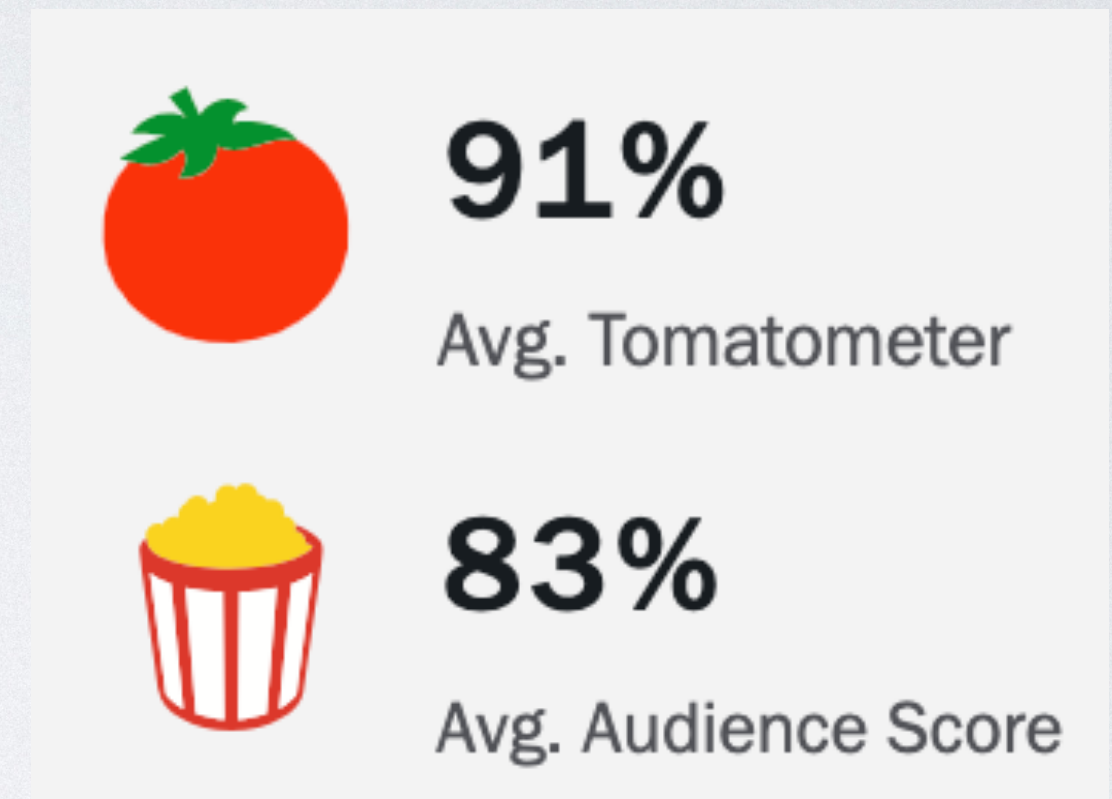

TOP 10 TV Shows on NETFLIX
(provided by 'FlixPatrol')

GLOBAL #3 on the first week of release
(provided by 'NETFLIX')

91% on Tomatometer
(provided by 'Rotten Tomatoes')