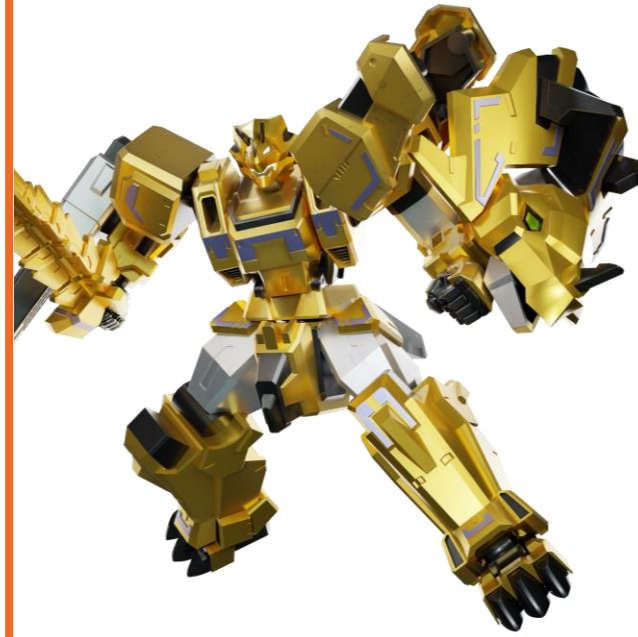

A variety of mechanics, favored by boys in the target age group

DINOSAUR

VEHICLES

TRANSFORMATION
ROBOTS

COMBINED
ROBOTS

DINO POWERS SYNOPSIS (SEASON 1,2)

In the not-too-distant future, **rapid advancements in science and technology** have enabled people to bring dinosaurs back to life through genetic engineering, raising them as pets. Among these people is Choigang, an ordinary elementary school student who lives with his adorable dinosaur, Tyranno, as if they were family.

One night, a **cube** flies in through the window, knocking softly, and emits a brilliant light before transforming into a bracelet that wraps around Choigang's wrist. He soon discovers that the power of the cube bracelet can **transform Tyranno into a mechanical dinosaur** and that special goggles allow him to see **Cymon**, creatures that blend into human society to cause trouble and accidents.

In a world where dinosaurs and humans coexist and a parallel universe inhabited by monsters, four chosen heroes, brought together by the cube, form the **<Dino Powers>** to combat these monsters and **thwart Anti's plan** to dissolve the boundaries between the two worlds.

After the Dino Powers vanquished Anti, Dino City has enjoyed peace. However, a **mysterious flying object lands in Dino Land**. Sent from the planet Toy Star, they form an invasion squad with a mission to **harness the stress energy of Earth's inhabitants**.