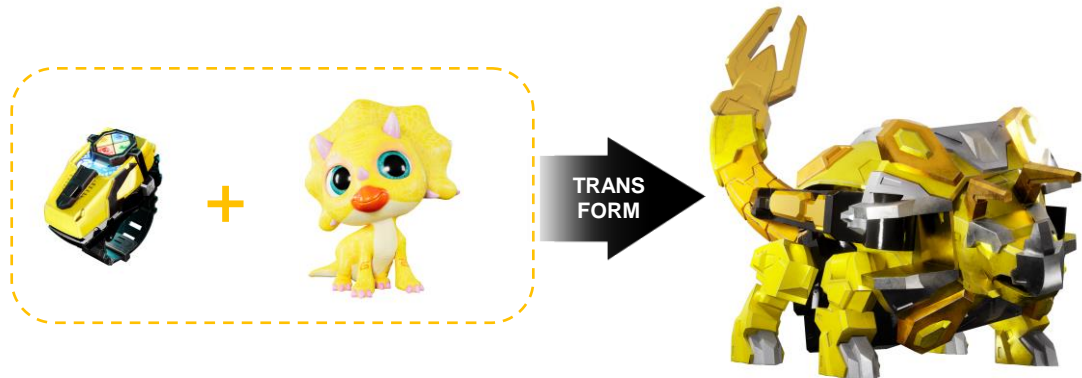

META TRICERA